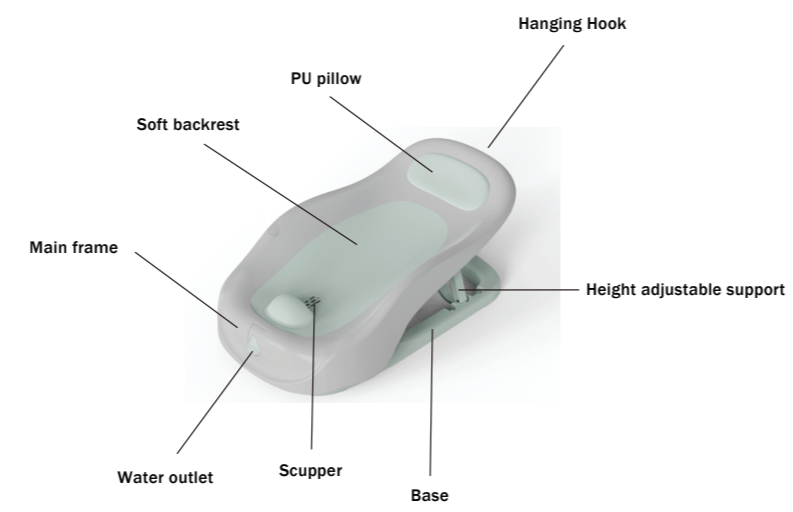

Product Part

Product Features

Open the water outlet

Can be hung on the wall while not in use

Warning

www.jikelbaby.com