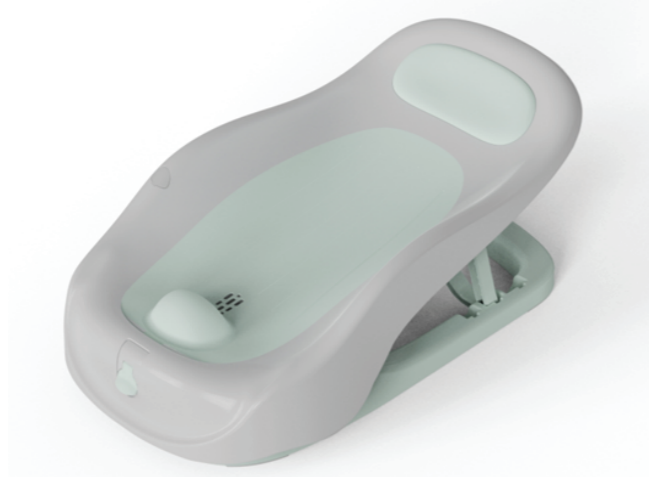

FRANCE DESIGNED

Scrub
Bathchair
USER MANUAL

IMPORTANT
Retain for Future Reference & Read Carefully